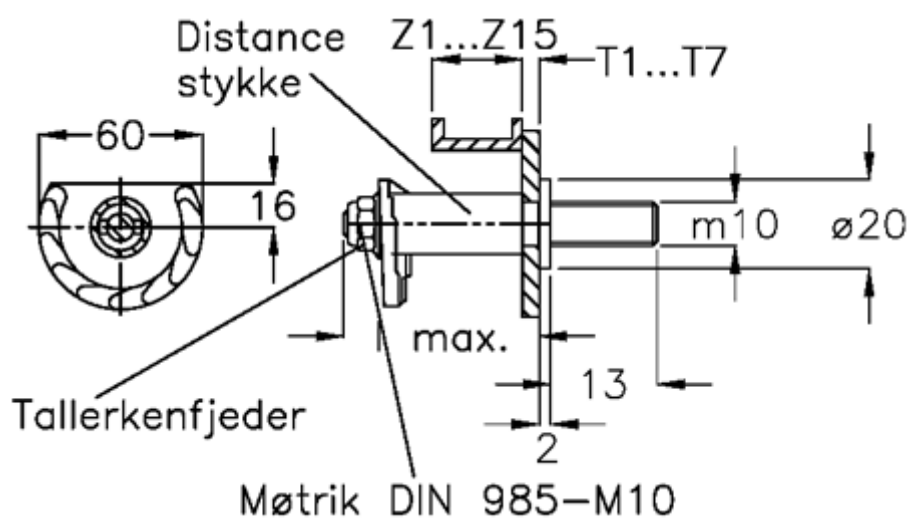

# Data Sheet

Article number: 20895215

Description: E+G Door lock  
GN 117-GB-T2-Z15

## Measures

Cam thickness = 42-51